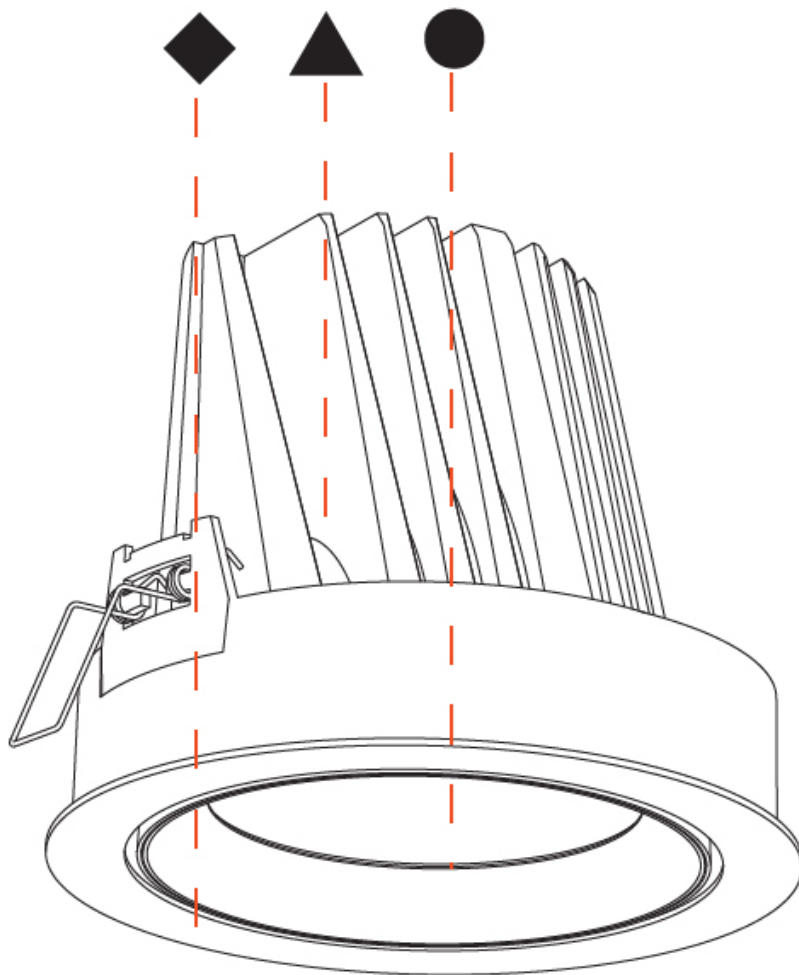

MECHANIQ ROUND RECESSED

A35043-

PROJECT	_____
TYPE	_____
SPECIFIER	_____
QUANTITY	_____
DATE	_____