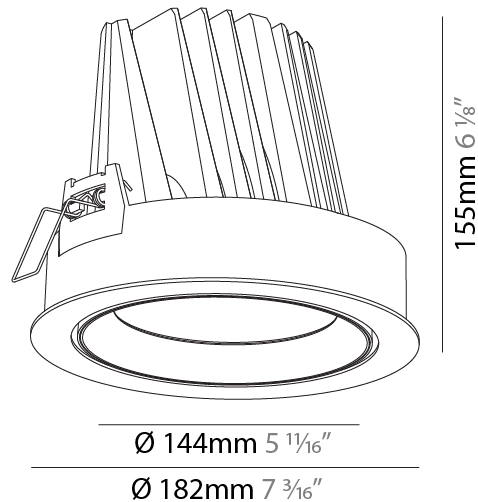

GENERAL

Series: Mechaniq Round
Brand: Prolicht
Division: Architectural
Mounting Type: Recessed
Mounting Location: Ceiling
Subcategory: Downlight

PHYSICAL

Shape: Round
Diameter (mm): 182
Diameter (in): 7 3/16
Height (mm): 155
Height (in): 6 1/8
Ceiling Thickness (mm): 10 / 12.5 / 15
Ceiling Thickness (in): 3/8 or 1/2 or 9/16
Min. Recessing Depth (mm): 180
Min. Recessing Depth (in): 7 1/16
Light Distribution: Adjustable / Downlight
Weight (kg): 1.727
Weight (lbs): 3.81
Fixture Finish: SSR / BKV / CWI / CRY / HAB / UFT / ITA / RUA / FTG / MYG / LOD / PUS / FRO / FUP / KIA / POP / BLS / SPG / MEY / GOH / GUM / CHC / COM / ABZ / JAG / OBR / MOS / ROR
Fixture Material: Aluminum Die Cast
Cut-out Measurements: 180mm / 7 1/16"

ELECTRICAL

Lamp Type: LED (Zhaga Standard)
Total Output Wattage (W): 21.2
Dimming: Tri-Mode (Non-Dimming and Phase Dimming (120Vac only) and 0-10V Dimming)
Driver Included: No
Driver Location: Recessed Housing
Driver Type: Constant Current - Universal
Housing: See components
Input Voltage (V): 120 - 277
Constant Current (MA): 700

LED

Number of LEDs: 1
Color Temperature (°K): 2700 / 3000 / 3500 / 4000
Max. Delivered Lumen (lm): 1440 / 1490 / 1568 / 1600
CRI: >90 CRI
Lamp Life (hrs): 50000

OPTICAL

Reflector°: 8
Adjustability: Rotational 355°; Tilt 30°

RATINGS AND CERTIFICATIONS

Certified By: Certified for North American Standards
IP rating: IP20

	177mm 6 15/16"	180mm 7 1/16"	10 | 15mm 3/8" | 9/16"	30°	355°	↑
A